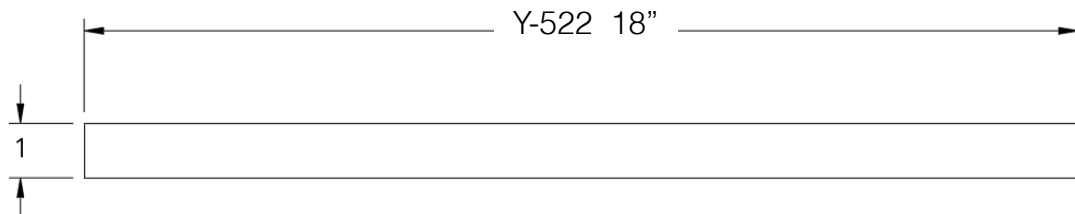

Dimensions in inches

FRONT